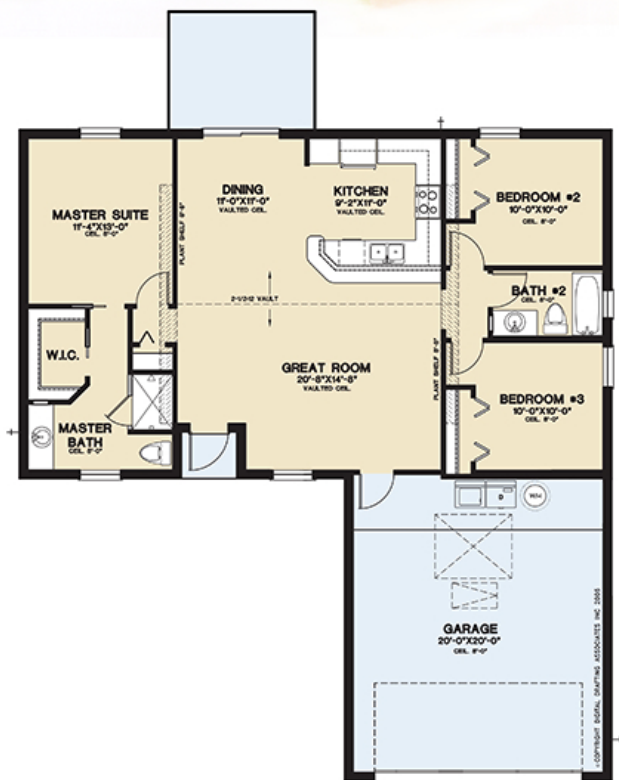

# Camelia

## Camelia

3 Bedrooms  
2 Bathrooms  
and 2-Car Garage

Living Area	1,249 sq. ft.
Lanai	120 sq. ft.
Entry	16 sq. ft.
Garage	494 sq. ft.
Total	1,879 sq. ft.

**JJSTATEN**  
HOMES