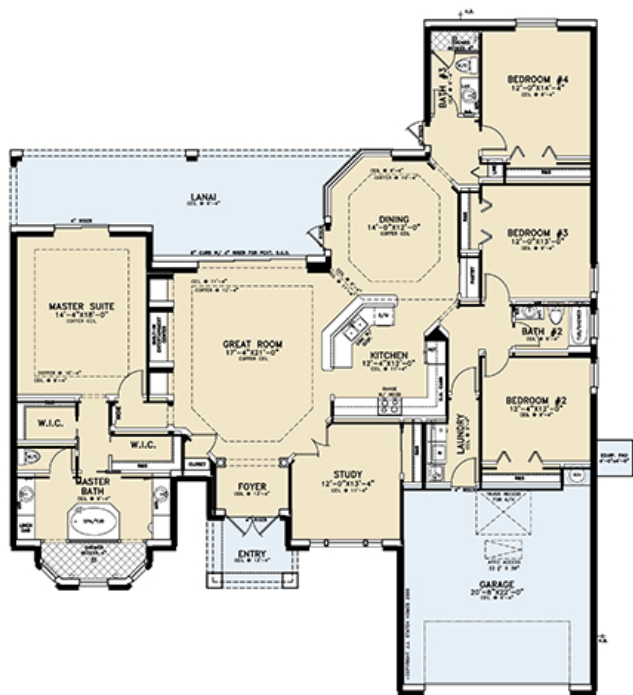

Magnolia

Magnolia

4 Bedrooms • Den
3 Bathrooms
and 2-Car Garage

Living Area	2,567 sq. ft.
Lanai	373 sq. ft.
Entry	76 sq. ft.
Garage	503 sq. ft.
Total	3,519 sq. ft.

JJSTATEN
HOMES