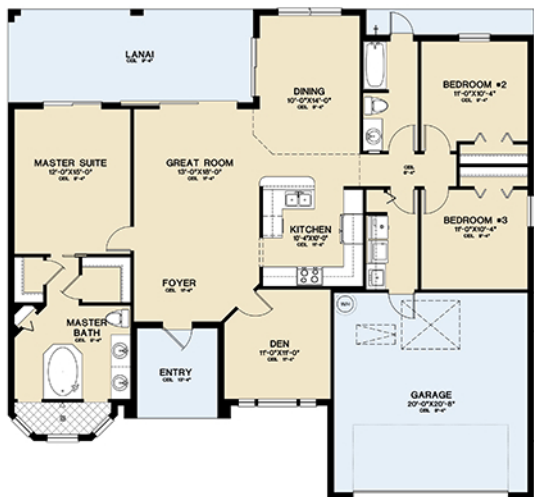

## Jasmine

3 Bedrooms • Den  
2 Bathrooms  
and 2-Car Garage

Living Area	1,661 sq. ft.
Lanai	245 sq. ft.
Entry	76 sq. ft.
Garage	446 sq. ft.
Total	2,428 sq. ft.

**JJ Staten Homes**  
QUALITY | COMMITMENT | EXCELLENCE